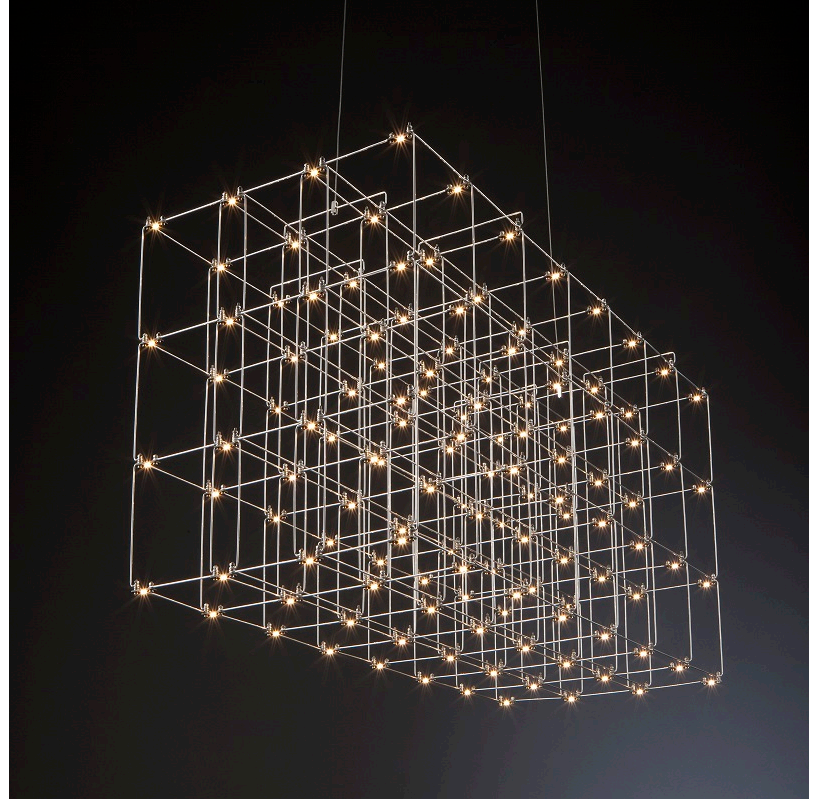

1. To build a product code in our configurator select the specify button on the base model # product page
2. To build a manual product code on this datasheet choose from the options listed below in blue font and add the suffix to the base model #

GENERAL

Series: Cosmos Square
Brand: Quasar
Division: Design
Mounting Type: Suspension
Mounting Location: Ceiling
Subcategory: Ambient

PHYSICAL

Shape: Rectangle
Length (mm): 875
Length (in): 34 7/16
Width (mm): 395
Width (in): 15 9/16
Height (mm): 250
Height (in): 9 13/16
Max. Overall Height (mm): 2250
Max. Overall Height (in): 88 9/16
Light Distribution: Omnidirectional
Weight (kg): 4
Weight (lbs): 8.82
[Fixture Finish: NIC / BRA / BBR](#)
Fixture Material: Metal
Cable Details: 2000mm Cable
Upon Request: Custom Sizes Optional Dowlight upon request

ELECTRICAL

Lamp Type: LED
Input Wattage (W): 57.6
[Dimming: Non-Dimming / Phase Dimming (120vac Only)](#)
Driver Included: Yes
Driver Location: Integrated
Driver Type: Constant Voltage - Universal
Driver Class: Class 2
Input Voltage (V): 120 - 277
Output Voltage (V): 12
Upon Request: (Not included - see components) Integral: 0-10Vdc dimming

LED

Number of LEDs: 96
[Color Temperature (°K): 2400 / 2800](#)
Max. Delivered Lumen (lm): 2880 (2800K)
CRI: >90 CRI
Lamp Life (hrs): 50000

OPTICAL

RATINGS AND CERTIFICATIONS

Certified By: Certified for North American Standards
IP rating: IP20