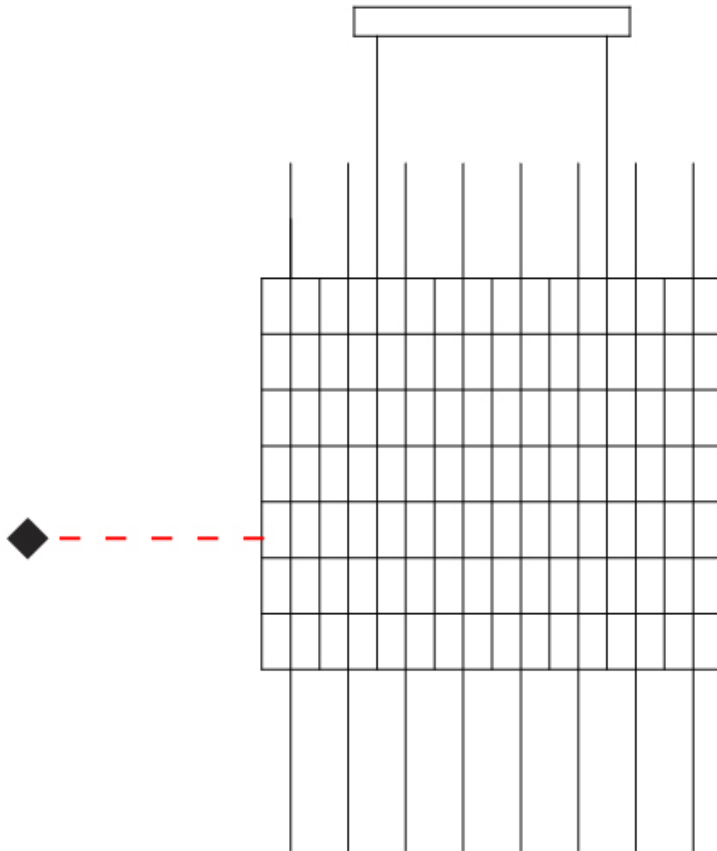

COSMOS SQUARE SUSPENSION

D101743-

PROJECT

TYPE

SPECIFIER

QUANTITY

DATE

D