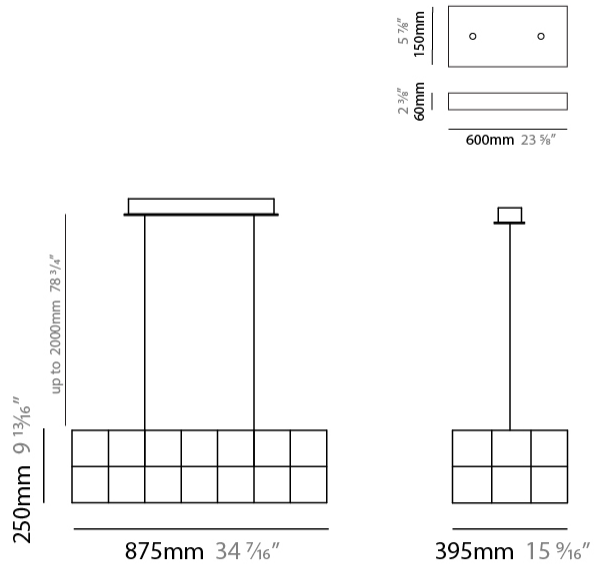

1. To build a product code in our configurator select the specify button on the base model # product page
2. To build a manual product code on this datasheet choose from the options listed below in blue font and add the suffix to the base model #

GENERAL

Series: Cosmos Square
Brand: Quasar
Division: Design
Mounting Type: Suspension
Mounting Location: Ceiling
Subcategory: Ambient

PHYSICAL

Shape: Rectangle
Length (mm): 875
Length (in): 34 7/16
Width (mm): 395
Width (in): 15 9/16
Height (mm): 250
Height (in): 9 13/16
Max. Overall Height (mm): 2250
Max. Overall Height (in): 88 9/16
Light Distribution: Omnidirectional
Weight (kg): 4
Weight (lbs): 8.82
[Fixture Finish: NIC / BRA / BBR](#)
Fixture Material: Metal
Cable Details: 2000mm Cable
Upon Request: Custom Sizes Optional Dowlight upon request

ELECTRICAL

Lamp Type: LED
Input Wattage (W): 57.6
[Dimming: Non-Dimming / Phase Dimming (120vac Only)](#)
Driver Included: Yes
Driver Location: Integrated
Driver Type: Constant Voltage - Universal
Driver Class: Class 2
Input Voltage (V): 120 - 277
Output Voltage (V): 12
Upon Request: (Not included - see components) Integral: 0-10Vdc dimming

LED

Number of LEDs: 96
[Color Temperature (°K): 2400 / 2800](#)
Max. Delivered Lumen (lm): 2880 (2800K)
CRI: >90 CRI
Lamp Life (hrs): 50000

OPTICAL

RATINGS AND CERTIFICATIONS

Certified By: Certified for North American Standards
IP rating: IP20