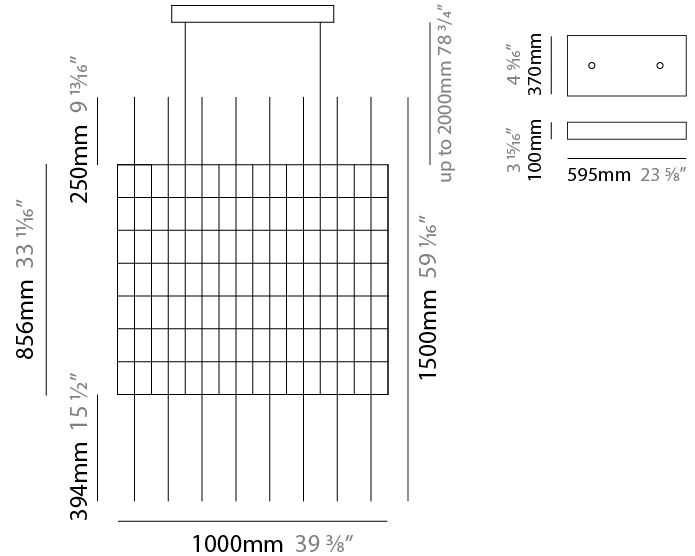

COSMOS SQUARE SUSPENSION

D101743-

base number   LED   Color   Finish
Dimming   Temperature   Options

1. To build a product code in our configurator select the specify button on the base model # product page
2. To build a manual product code on this datasheet choose from the options listed below in blue font and add the suffix to the base model #

GENERAL

Series: Cosmos Square
Brand: Quasar
Division: Design
Mounting Type: Suspension
Mounting Location: Ceiling
Subcategory: Ambient

PHYSICAL

Shape: Square
Length (mm): 1000
Length (in): 39 ³/₈"
Width (mm): 1000
Width (in): 39 ³/₈"
Height (mm): 850
Height (in): 33 ⁷/₁₆"
Max. Overall Height (mm): 2850
Max. Overall Height (in): 112 ³/₁₆"
Light Distribution: Omnidirectional
Weight (kg): 24
Weight (lbs): 52.91
[Fixture Finish: NIC / BRA / BBR](#)
Fixture Material: Metal
Cable Details: 2000mm Cable
Upon Request: Custom Sizes Optional Dowlight upon request

ELECTRICAL

Lamp Type: LED
Input Wattage (W): 328.8
[Dimming: Non-Dimming / Phase Dimming (120vac Only)](#)
Driver Included: Yes
Driver Location: Integrated
Driver Type: Constant Voltage - Universal
Driver Class: Class 2
Input Voltage (V): 120 - 277
Output Voltage (V): 12

LED

Number of LEDs: 548
[Color Temperature (°K): 2400 / 2800](#)
Max. Delivered Lumen (lm): 16440 (2800K)
CRI: >90 CRI
Lamp Life (hrs): 50000

OPTICAL

RATINGS AND CERTIFICATIONS

Certified By: Certified for North American Standards
IP rating: IP20